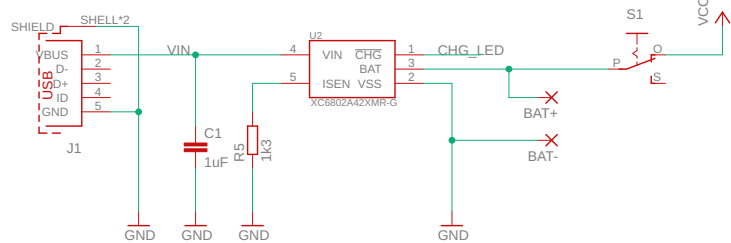

Battery level indicator

Lap time / split time pulse generation

IR leds

Battery charging

38kHz pulse generation