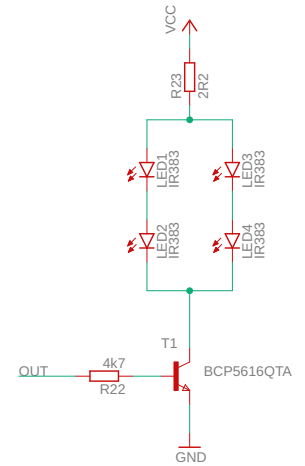

Battery level indicator

Lap time / split time pulse generation

IR leds

Battery charging

38kHz pulse generation