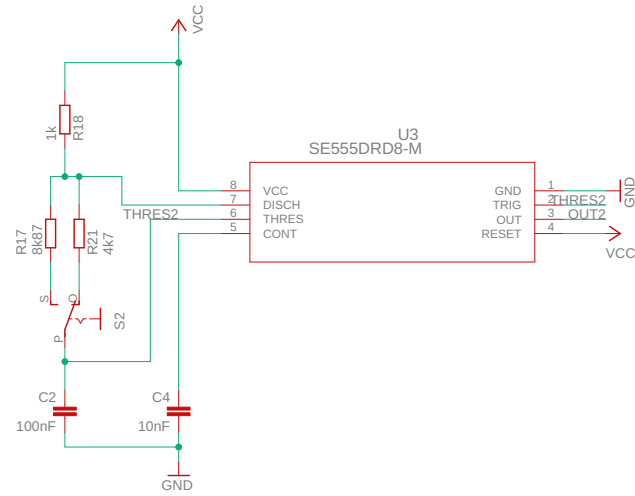

Battery level indicator

Lap time / split time pulse generation

IR leds

Battery charging

38kHz pulse generation