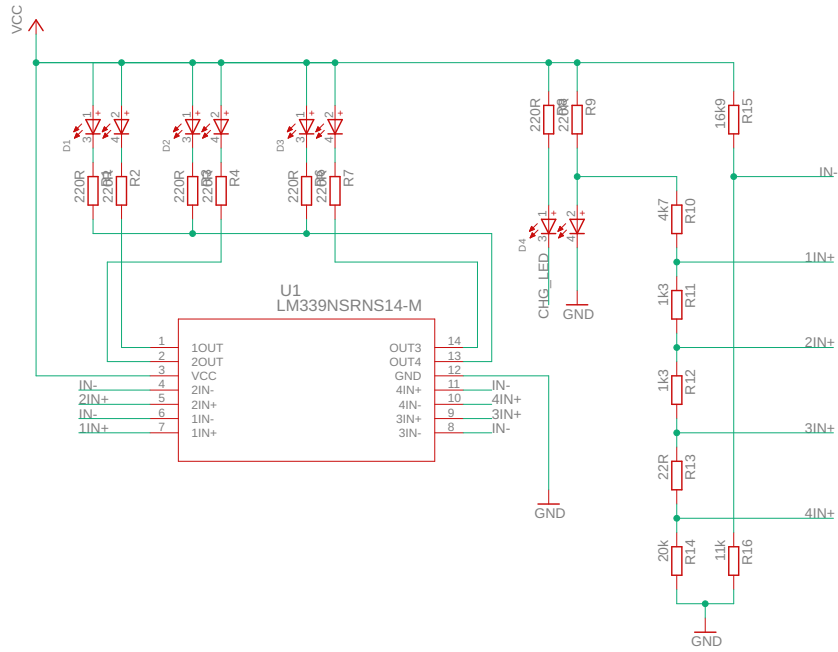

Battery level indicator

Lap time / split time pulse generation

IR leds

Battery charging

38kHz pulse generation